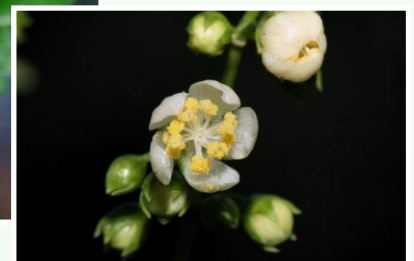

Copyright © Ian Moodie 2009

Having trouble sourcing this species?

For further information
contact ParksWide
Phone: (03) 9262 6222

For more information about Council services
and programs please phone 9262 6333 or visit
www.whitehorse.vic.gov.au