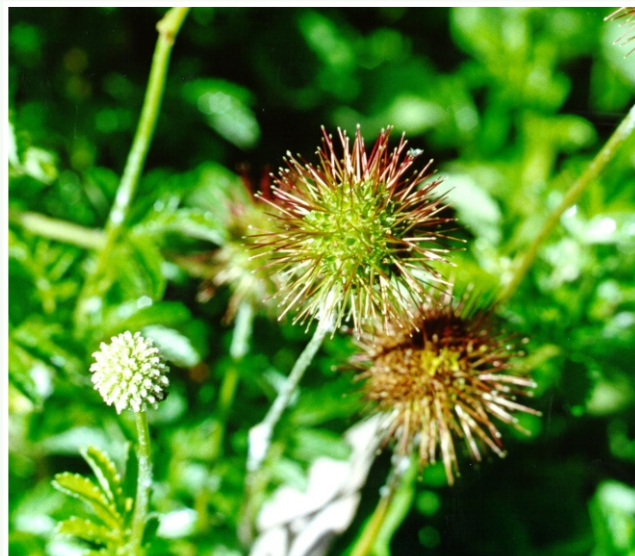

Acaena novae-zelandiae

Bidgee Widgee

Height:	Prostrate
Width:	1m - 2m
Habit:	A sprawling mat-like plant.
Foliage:	Bright to dark green oblong leaves to 4cm long.
Flowers:	Flowers in greenish-white balls on stalks to about 20cm long, from October to January, which then develop into reddish fruits covered in spines.
Requirements:	Adaptable, tolerating wet and dry conditions. Shade, full or partial sun.
Cultivation & uses:	A useful soil-binding and ground cover plant for erosion control. The spiny seed burrs easily attach to clothing when brushed against it.

Local Distribution:

Map is indicative to the natural distribution of the species based on the best available knowledge.

The natural occurrence of this species is high.

Image:

Photographer: Ian Moodie
'Bidgee Widgee'
Natural flora of Whitehorse